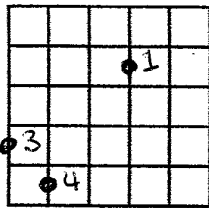

LESSON 13 A^{major} CHORDS For Out on the Ocean Jig

DADGAD TUNING

CAPO ON 7th Fret

A^{major}

A⁷
C#

D^{add9}

E^{7sus4}

F#^m