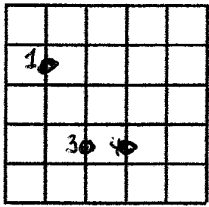

LESSON 13 A^{major} CHORDS For Out on the Ocean Jig

DADGAD TUNING

CAPO ON 7th Fret

A^{major}

A⁷
C#

D^{add9}

E^{7sus4}

F#^m