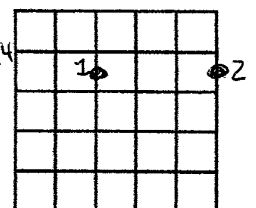

LESSON 13 A^{major} CHORDS For Out on the Ocean Jig

DADGAD TUNING

CAPO ON 7th Fret

A^{major}

A⁷
C#

D^{add9}

E^{7sus4}

F#^m