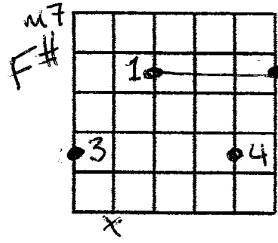

LESSON 11

D MAJOR CHORDS FOR FLY FISHING REEL

DADGAD TUNING

LESSON 12

E MINOR CHORDS FOR THE PIPER'S DESPAIR REEL

NOTE: CAPO ON 2nd FRET