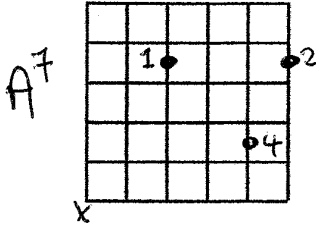

LESSON 11

D MAJOR CHORDS FOR FLY FISHING REEL

DADGAD TUNING

LESSON 12

E MINOR CHORDS FOR THE PIPER'S DESPAIR REEL

NOTE: CAPO ON 2nd FRET