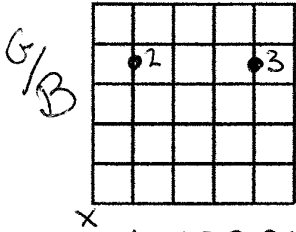

LESSON 11

D MAJOR CHORDS FOR FLY FISHING REEL

DADGAD TUNING

LESSON 12

E MINOR CHORDS FOR THE PIPER'S DESPAIR REEL

NOTE: CAPO ON 2nd FRET