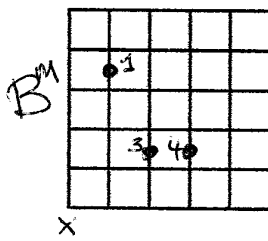

LESSON 11

D MAJOR CHORDS FOR FLY FISHING REEL

DADGAD TUNING

LESSON 12

E MINOR CHORDS FOR THE PIPER'S DESPAIR REEL

NOTE: CAPO ON 2nd FRET