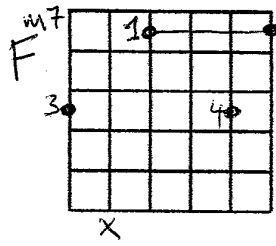

LESSON 11

D MAJOR CHORDS FOR FLY FISHING REEL

DADGAD TUNING

LESSON 12

E MINOR CHORDS FOR THE PIPER'S DESPAIR REEL

NOTE: CAPO ON 2nd FRET