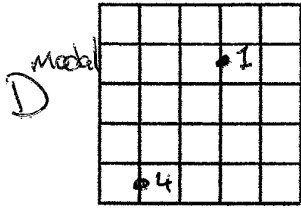

LESSON 11

D MAJOR CHORDS FOR FLY FISHING REEL

DADGAD TUNING

LESSON 12

E MINOR CHORDS FOR THE PIPER'S DESPAIR REEL

NOTE: CAPO ON 2nd FRET