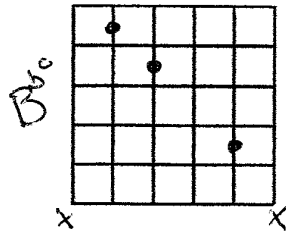

LESSON 11

D MAJOR CHORDS FOR FLY FISHING REEL

DADGAD TUNING

LESSON 12

E MINOR CHORDS FOR THE PIPER'S DESPAIR REEL

NOTE: CAPO ON 2nd FRET