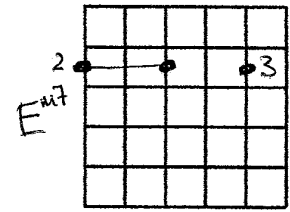

LESSON 11

D MAJOR CHORDS FOR FLY FISHING REEL

DADGAD TUNING

LESSON 12

E MINOR CHORDS FOR THE PIPER'S DESPAIR REEL

NOTE: CAPO ON 2nd FRET