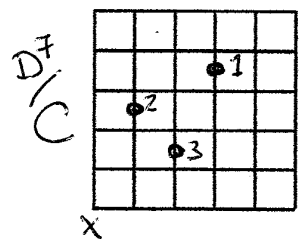

LESSON 11

D MAJOR CHORDS FOR FLY FISHING REEL

DADGAD TUNING

LESSON 12

E MINOR CHORDS FOR THE PIPER'S DESPAIR REEL

NOTE: CAPO ON 2nd FRET